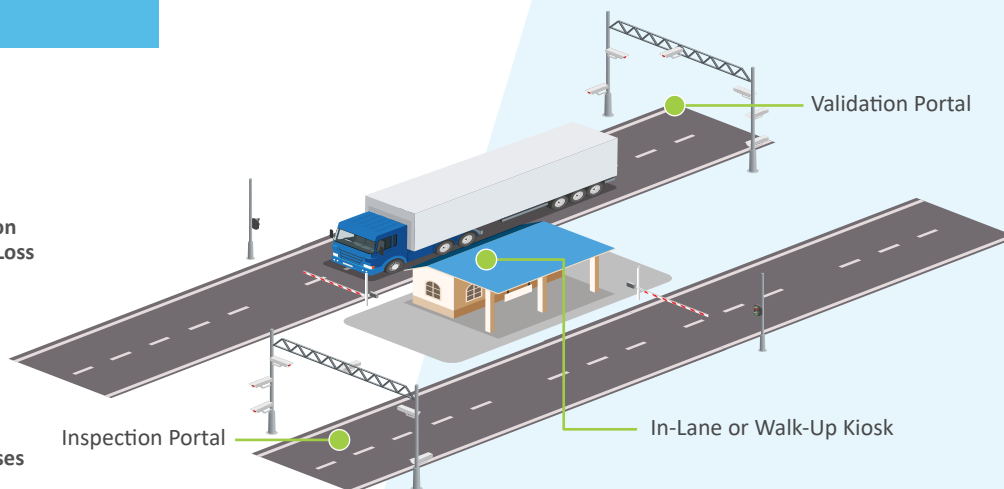

duostech
connected intelligence

Overview

The **alis**® system automates the distribution center gatehouse operations and leverages technology as a force multiplier to achieve economies of scale.

Duos Technologies replaces traditional gatehouse operations with turn-key deployment of an intelligent, multi-sensor system that eliminates manual processes and uses our **centraco**® web based and mobile applications to consolidate data query and storage.

Eyes On Hands Off

>>> fast track your distribution centers through **automation**, & **technology integration**

How it Works

* A.I. enhanced module

System Benefits

Contact Us | All products, systems & solutions are backed by duostech 24 x 7 x 365 global training, maintenance & service program