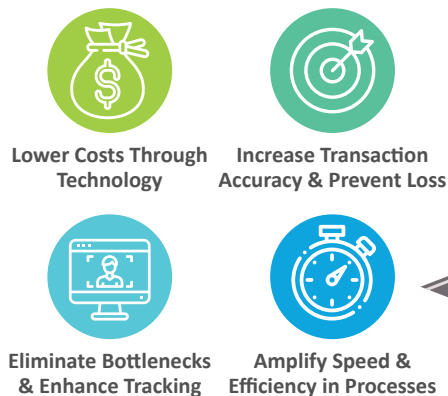

duostech
connected intelligence

Overview

The **alis**® system automates the distribution center gatehouse operations and leverages technology as a force multiplier to achieve economies of scale.

Duos Technologies replaces traditional gatehouse operations with turn-key deployment of an intelligent, multi-sensor system that eliminates manual processes and uses our **centraco**® web based and mobile applications to consolidate data query and storage.

Eyes On Hands Off

>>> fast track your distribution centers through **automation**, & **technology integration**

How it Works

* A.I. enhanced module

System Benefits

Contact Us | All products, systems & solutions are backed by duostech 24 x 7 x 365 global training, maintenance & service program