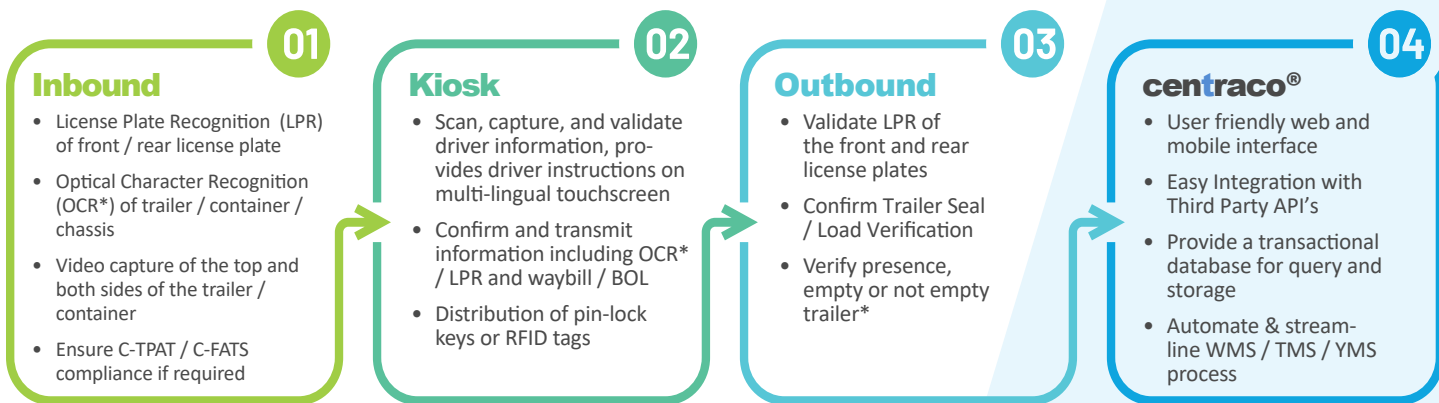

alis[®] Automated Logistics Information System

Fast Track Your Distribution Centers Through Automation, Technology, and Integration

Automate driver authentication

*Expedite check in / check out process and
integrate data to enable queries*

duostech
connected intelligence

Overview

The **alis**® system automates the distribution center gatehouse operations and leverages technology as a force multiplier to achieve economies of scale.

Duos Technologies replaces traditional gatehouse operations with turn-key deployment of an intelligent, multi-sensor system that eliminates manual processes and uses our **centraco**® web based and mobile applications to consolidate data query and storage.

Eyes On Hands Off

>>> fast track your distribution centers through **automation**, & **technology integration**

How it Works

* A.I. enhanced module

System Benefits

Contact Us | All products, systems & solutions are backed by duostech 24 x 7 x 365 global training, maintenance & service program